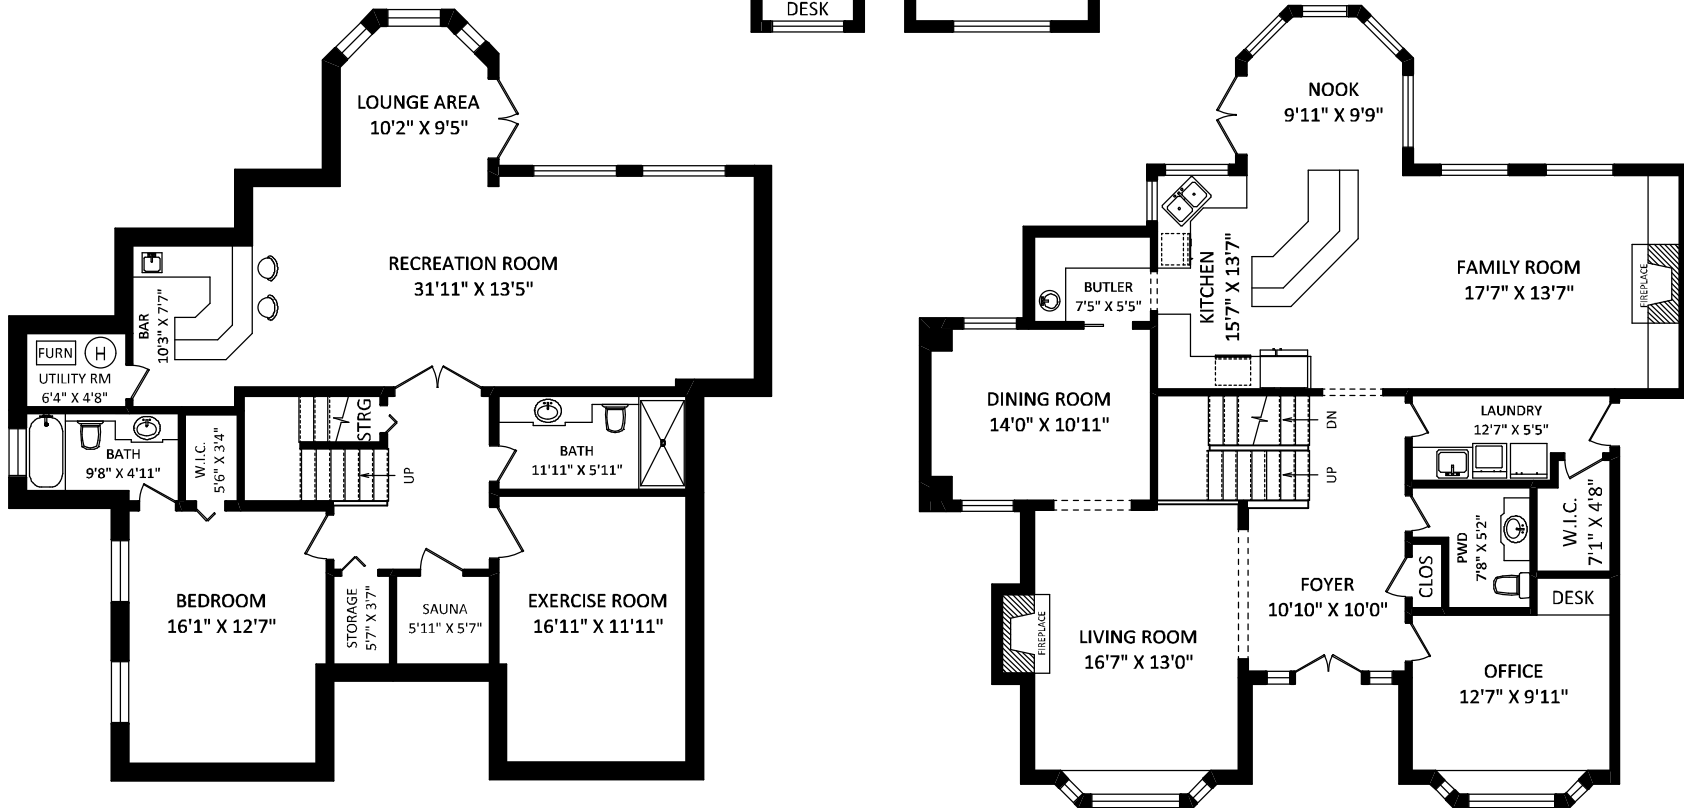

**MIKE GRAHAME**  
HomeLife Benchmark Realty  
Phone: (604) 531-1111  
Cell: (604) 818-0876  
sold@mikegrahame.com  
www.mikegrahame.com

LOWER FLOOR: 1615 SQ. FT.

MAIN FLOOR: 1651 SQ. FT.