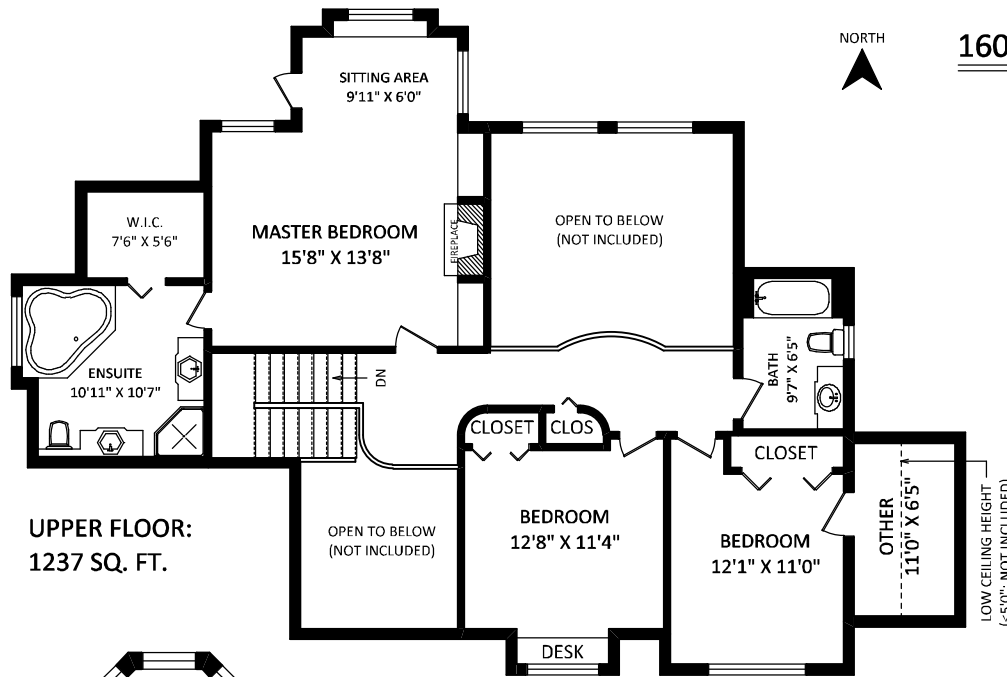

**MIKE GRAHAME**  
HomeLife Benchmark Realty  
Phone: (604) 531-1111  
Cell: (604) 818-0876  
sold@mikegrahame.com  
www.mikegrahame.com

LOWER FLOOR: 1615 SQ. FT.

MAIN FLOOR: 1651 SQ. FT.