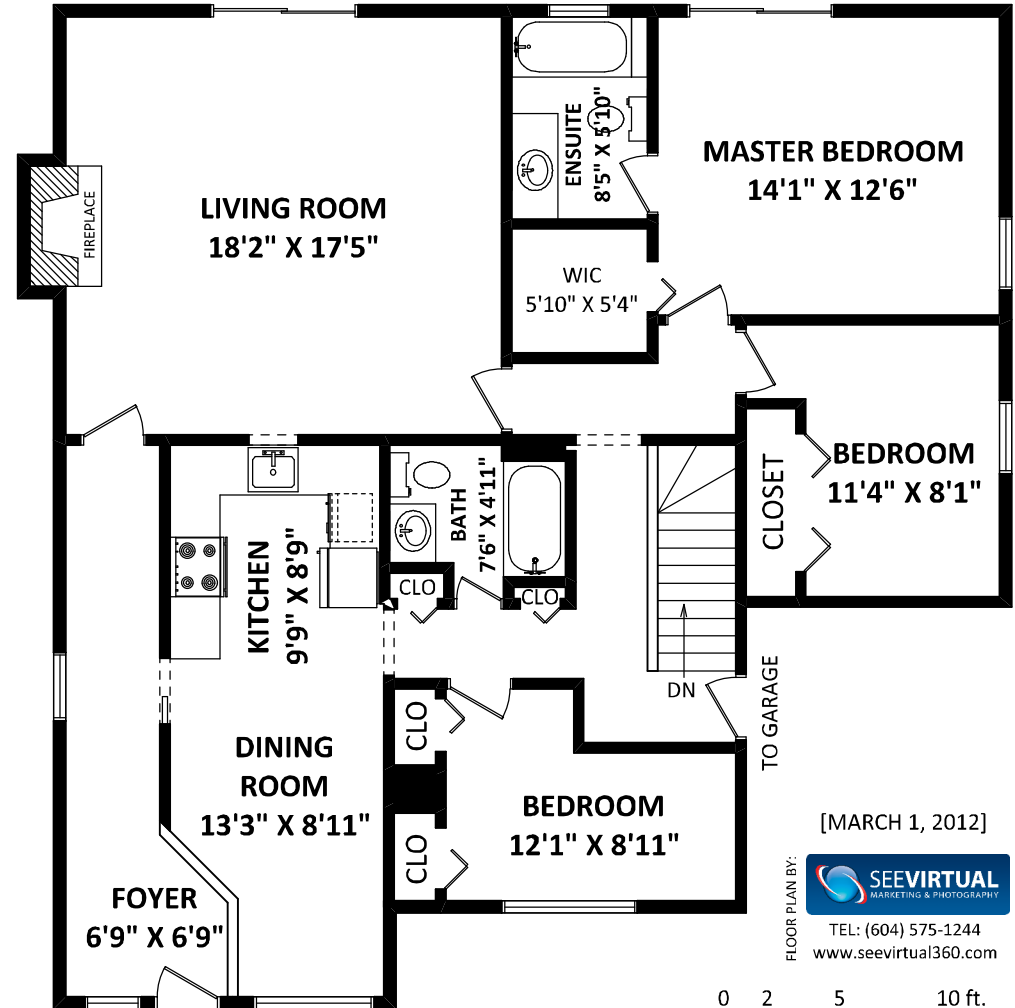

Coquitlam, BC

**TOTAL USABLE AREA:
2945 SQ. FT.**

LOWER FLOOR: 1519 SQ. FT.

MAIN FLOOR: 1426 SQ. FT.

[MARCH 1, 2012]

TEL: (604) 575-1244
 www.seevirtual360.com

MEASUREMENTS ARE FOR PROMOTIONAL USE ONLY
 AND IS NOT INTENDED FOR CONSTRUCTION USE.
 ROOM SIZES SHOULD BE CONSIDERED APPROXIMATE.
 MEASUREMENTS & CALCULATIONS ARE E&O INSURED.